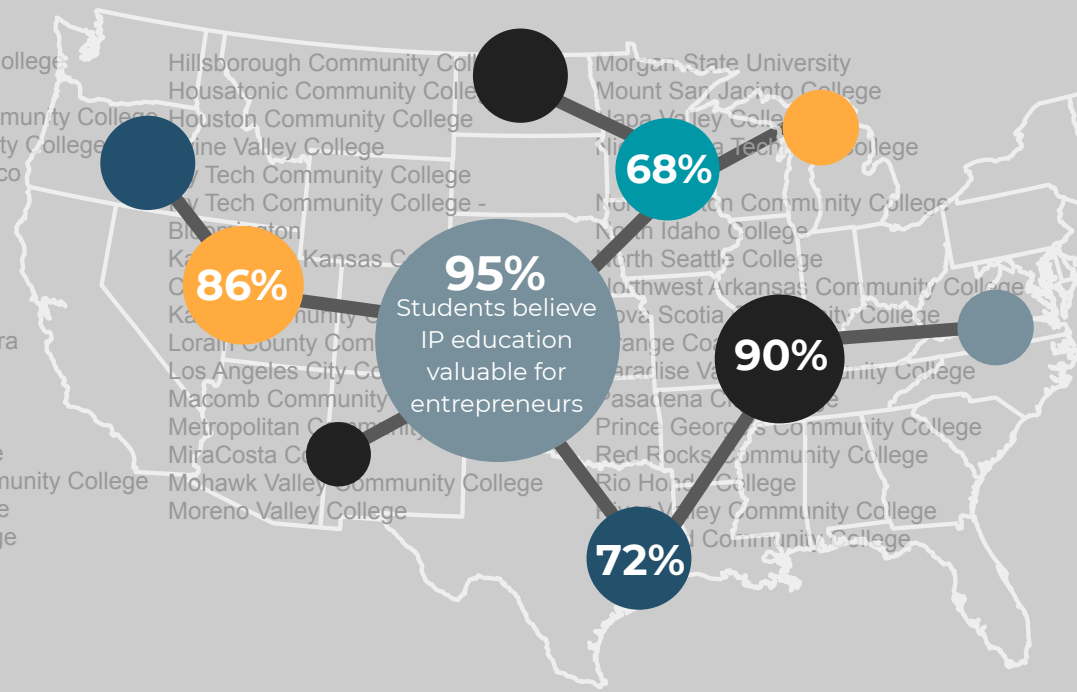

THE MICHELSON INSTITUTE FOR INTELLECTUAL PROPERTY

Anne Arundel Community College
 Antelope Valley College
 Borough of Manhattan Community College
 Central Piedmont Community College
 City College of San Francisco
 Coastline College
 College of DuPage
 College of Lake County
 College of Marin
 Columbia College
 Community College of Aurora
 Cuyamaca College
 Delta College
 El Centro College
 El Paso Community College
 Fayetteville Technical Community College
 Fox Valley Technical College
 Glendale Community College
 Hartnell College

Hillsborough Community College
 Housatonic Community College
 Houston Community College
 Irvine Valley College
 J. Paulson Community College
 Kansas Community College
 Lorain County Community College
 Los Angeles City College
 Macomb Community College
 Metropolitan Community College
 MiraCosta College
 Mohawk Valley Community College
 Moreno Valley College

Sacramento City College
 Sandhills Community College
 San Diego Community College District
 San Diego Mesa College
 Santa Barbara City College
 Santa Monica College
 Santa Rosa Junior College
 Sierra College
 Snow College
 Southeast Kentucky Community and Technical College
 Spokane Community College
 Springfield Technical Community College
 Stanly Community College
 Sussex County Community College
 Tacoma Community College
 Tarrant County College
 Valencia College
 Victor Valley College

70
NACCE
 THE IMPACT OF ENTREPRENEURSHIP
 Member Users
 across the nation